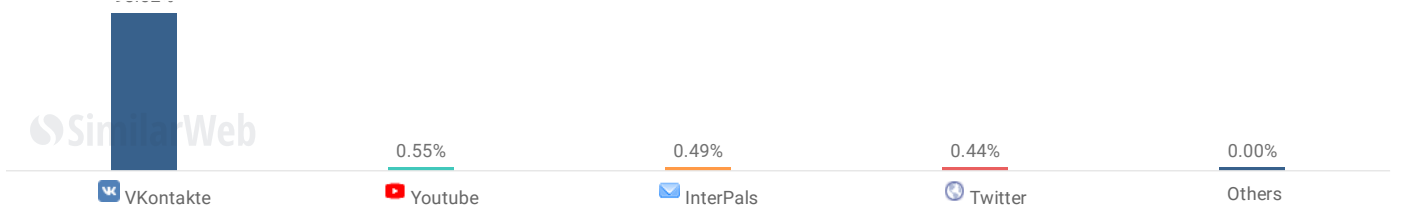

Social

Social Traffic ⓘ

Jul 2019 🌐 Worldwide 🖥️ Desktop Only