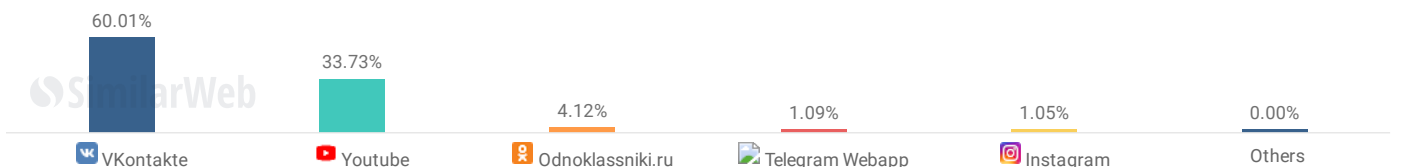

Social

Social Traffic ⓘ

Jul 2019 🌐 Worldwide 🖥 Desktop Only