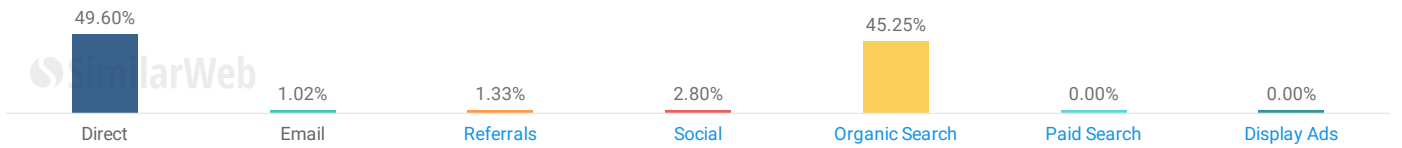

Website Audience

Total Visits 📊

Jul 2019 🌐 Worldwide

165,194

📈 17.00% from last month

Device Distribution 📊

Jul 2019 🌐 Worldwide

📅 Monthly Visits	165,194
👤 Monthly Unique Visitors	49,809
🕒 Avg. Visit Duration	00:03:48
📄 Pages / Visit	5.60
📉 Bounce Rate	33.34%

Visits Over Time 📊

Jul 2019, 🌐 All Traffic

Geography

Top 5 Countries 📊

Jul 2019, 🖥️ Desktop Only

🇷🇺 Russia	98.39%	📈 ↑ 16.82%
🇺🇸 United States	0.38%	📉 ↓ 29.36%
🇺🇦 Ukraine	0.32%	📈 ↑ 37.21%
🇩🇪 Germany	0.28%	📈 ↑ 5.37%
🇱🇹 Lithuania	0.26%	-

Marketing Channels

Channels Overview ⓘ

Jul 2019 🌐 Worldwide 🖥 Desktop Only

Referrals

Top Referring Websites ⓘ

Jul 2019 🌐 Worldwide 🖥 Desktop Only

Website	Percentage	Change
yandex.ru	76.22%	↑ 45.08%
motmom.com	11.89%	↑ 1,688.34%
mail.ru	9.19%	↓ 37.19%
sbrf.ru	1.62%	↓ 77.83%
securepayments.sberbank.ru	0.54%	↑ > 5,000%