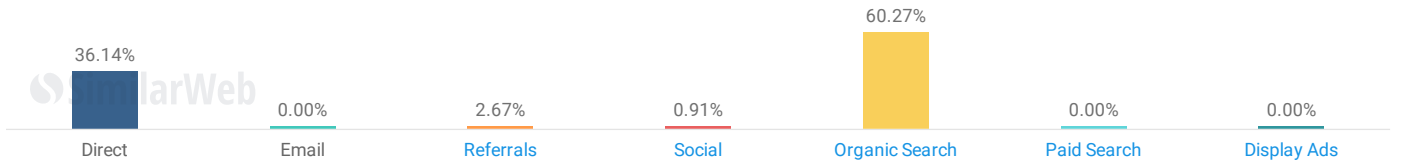

Jul 2019 🌐 Worldwide

26,897
↓ -10.05% from last month

Device Distribution 📄

Jul 2019 🌐 Worldwide

	Monthly Visits	26,897
	Monthly Unique Visitors	9,894
	Avg. Visit Duration	00:02:05
	Pages / Visit	2.85
	Bounce Rate	50.52%

Visits Over Time 📄

Jul 2019, 🌐 All Traffic

Geography

Top 5 Countries 📄

Jul 2019, 🖥 Desktop Only

	Russia	94.51%	<div style="width: 94.51%;"></div>	↑ 19.81%
	Netherlands	3.03%	<div style="width: 3.03%;"></div>	-
	Germany	2.45%	<div style="width: 2.45%;"></div>	-

Marketing Channels

Channels Overview ⓘ

Jul 2019 🌐 Worldwide 🖥 Desktop Only

Referrals

Top Referring Websites ⓘ

Jul 2019 🌐 Worldwide 🖥 Desktop Only

yandex.ru	97.30%	<div style="width: 97.30%;"></div>	↑ 68.79%
info.ertelecom.ru	2.70%	<div style="width: 2.70%;"></div>	↓ 93.18%